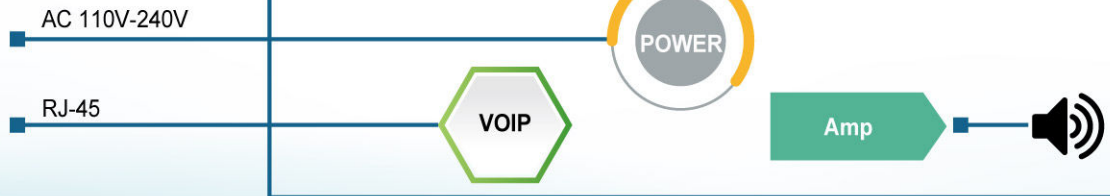

IP SPEAKER SERIALS

IS-640

IS-640P

IS-3840

IS-381

3.5mm Output Jack

IS-382

3.5mm Output Jack