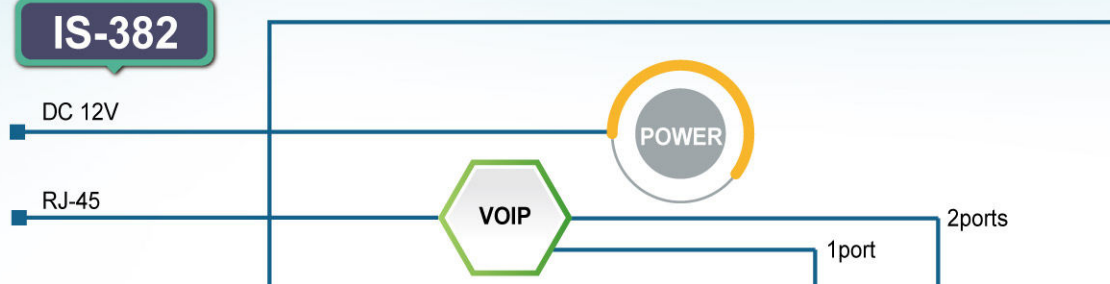

IP SPEAKER SERIALS

IS-640

IS-640P

IS-3840

IS-381

3.5mm Output Jack

IS-382

3.5mm Output Jack