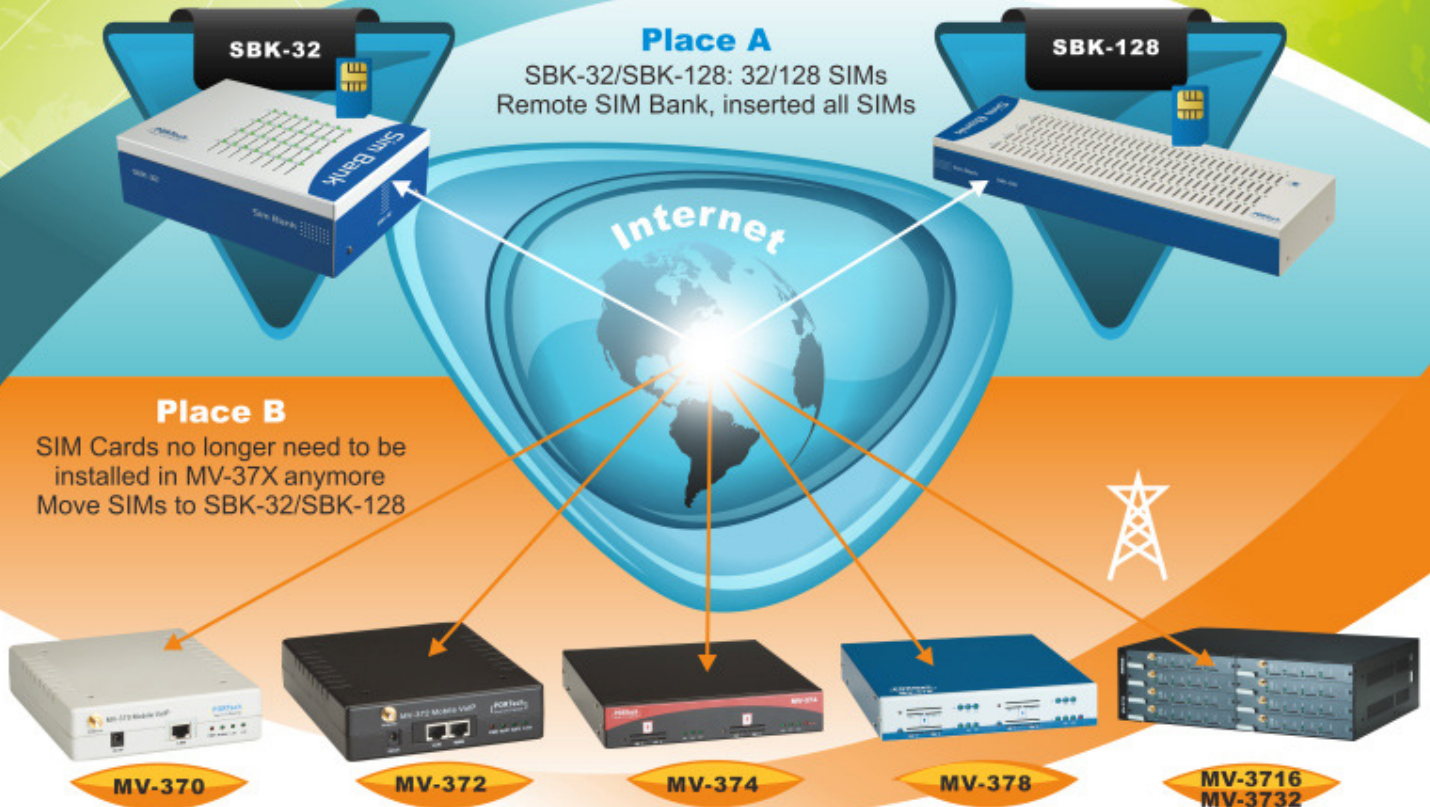

# Remote SIM Bank

**SBK-32: 32 SIMs Remote SIM Bank**

**SBK-128: 128 SIMs Remote SIM Bank**

**MV-37X work with SBK-32/SBK-128, support 1 SIM per GSM port simultaneously**

SBK-32/SBK-128 is a Remote SIM Bank with 32/128 SIMs that can connect with PORTech VoIP GSM Gateway via internet. SIM cards no longer need to be installed in GSM Gateway anymore; you can deploy your Gateway in different locations and countries. New concept of using SBK-32/SBK-128 solution, you can centralize and supervise all SIMs in one place.

#### **Option: SIM Sever**

- Set Talk Time per SIM
- Set GSM Group (Assign several SIMs Per GSM Port)
- Set Day of week
- Set Time Range
- Set SIM rotate rule
- Backup of CDR
- Support USSD (SIM Balance checking, Recharge value)
- BTS/BCCH Selection