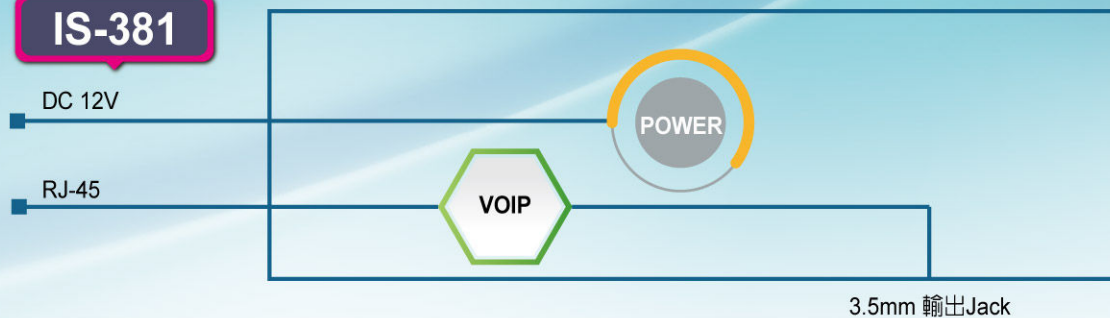

IP SPEAKER SERIALS

IS-640

IS-640P

IS-3840

IS-381

IS-382